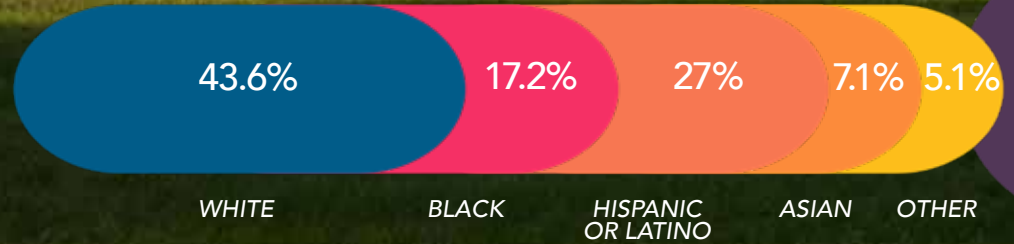

HERE YOU'RE IN GOOD COMPANY.

1000+ EMPLOYEES - MARY KAY - BANK OF AMERICA - VALTIR	400-999 EMPLOYEES - CONCENTRA - NATIONAL TEACHERS ASSOCIATES - LIFE INSURANCE CO. - NATIONAL BANKRUPTCY SERVICES - EXPONENT HR - ACTIVE LIMOUSINE SERVICE & LOGISTICS	200-399 EMPLOYEES - NATIONAL LIFE GROUP - BRAINSPACE CORP - GOOGLE - IJUSTGOTHIT.COM - CREDERA - ZURICH AMERICAN INSURANCE CO.	METHODIST HOSPITAL FOR SURGERY LPC TX VISUAL, LLC BDF GROUP

SOURCES: AMERICAN COMMUNITY SURVEY 2022, COSTAR, ZILLOW, 2024 Q1 COLI REPORT, ESRI | SOURCES: COSTAR, JOBS EQ