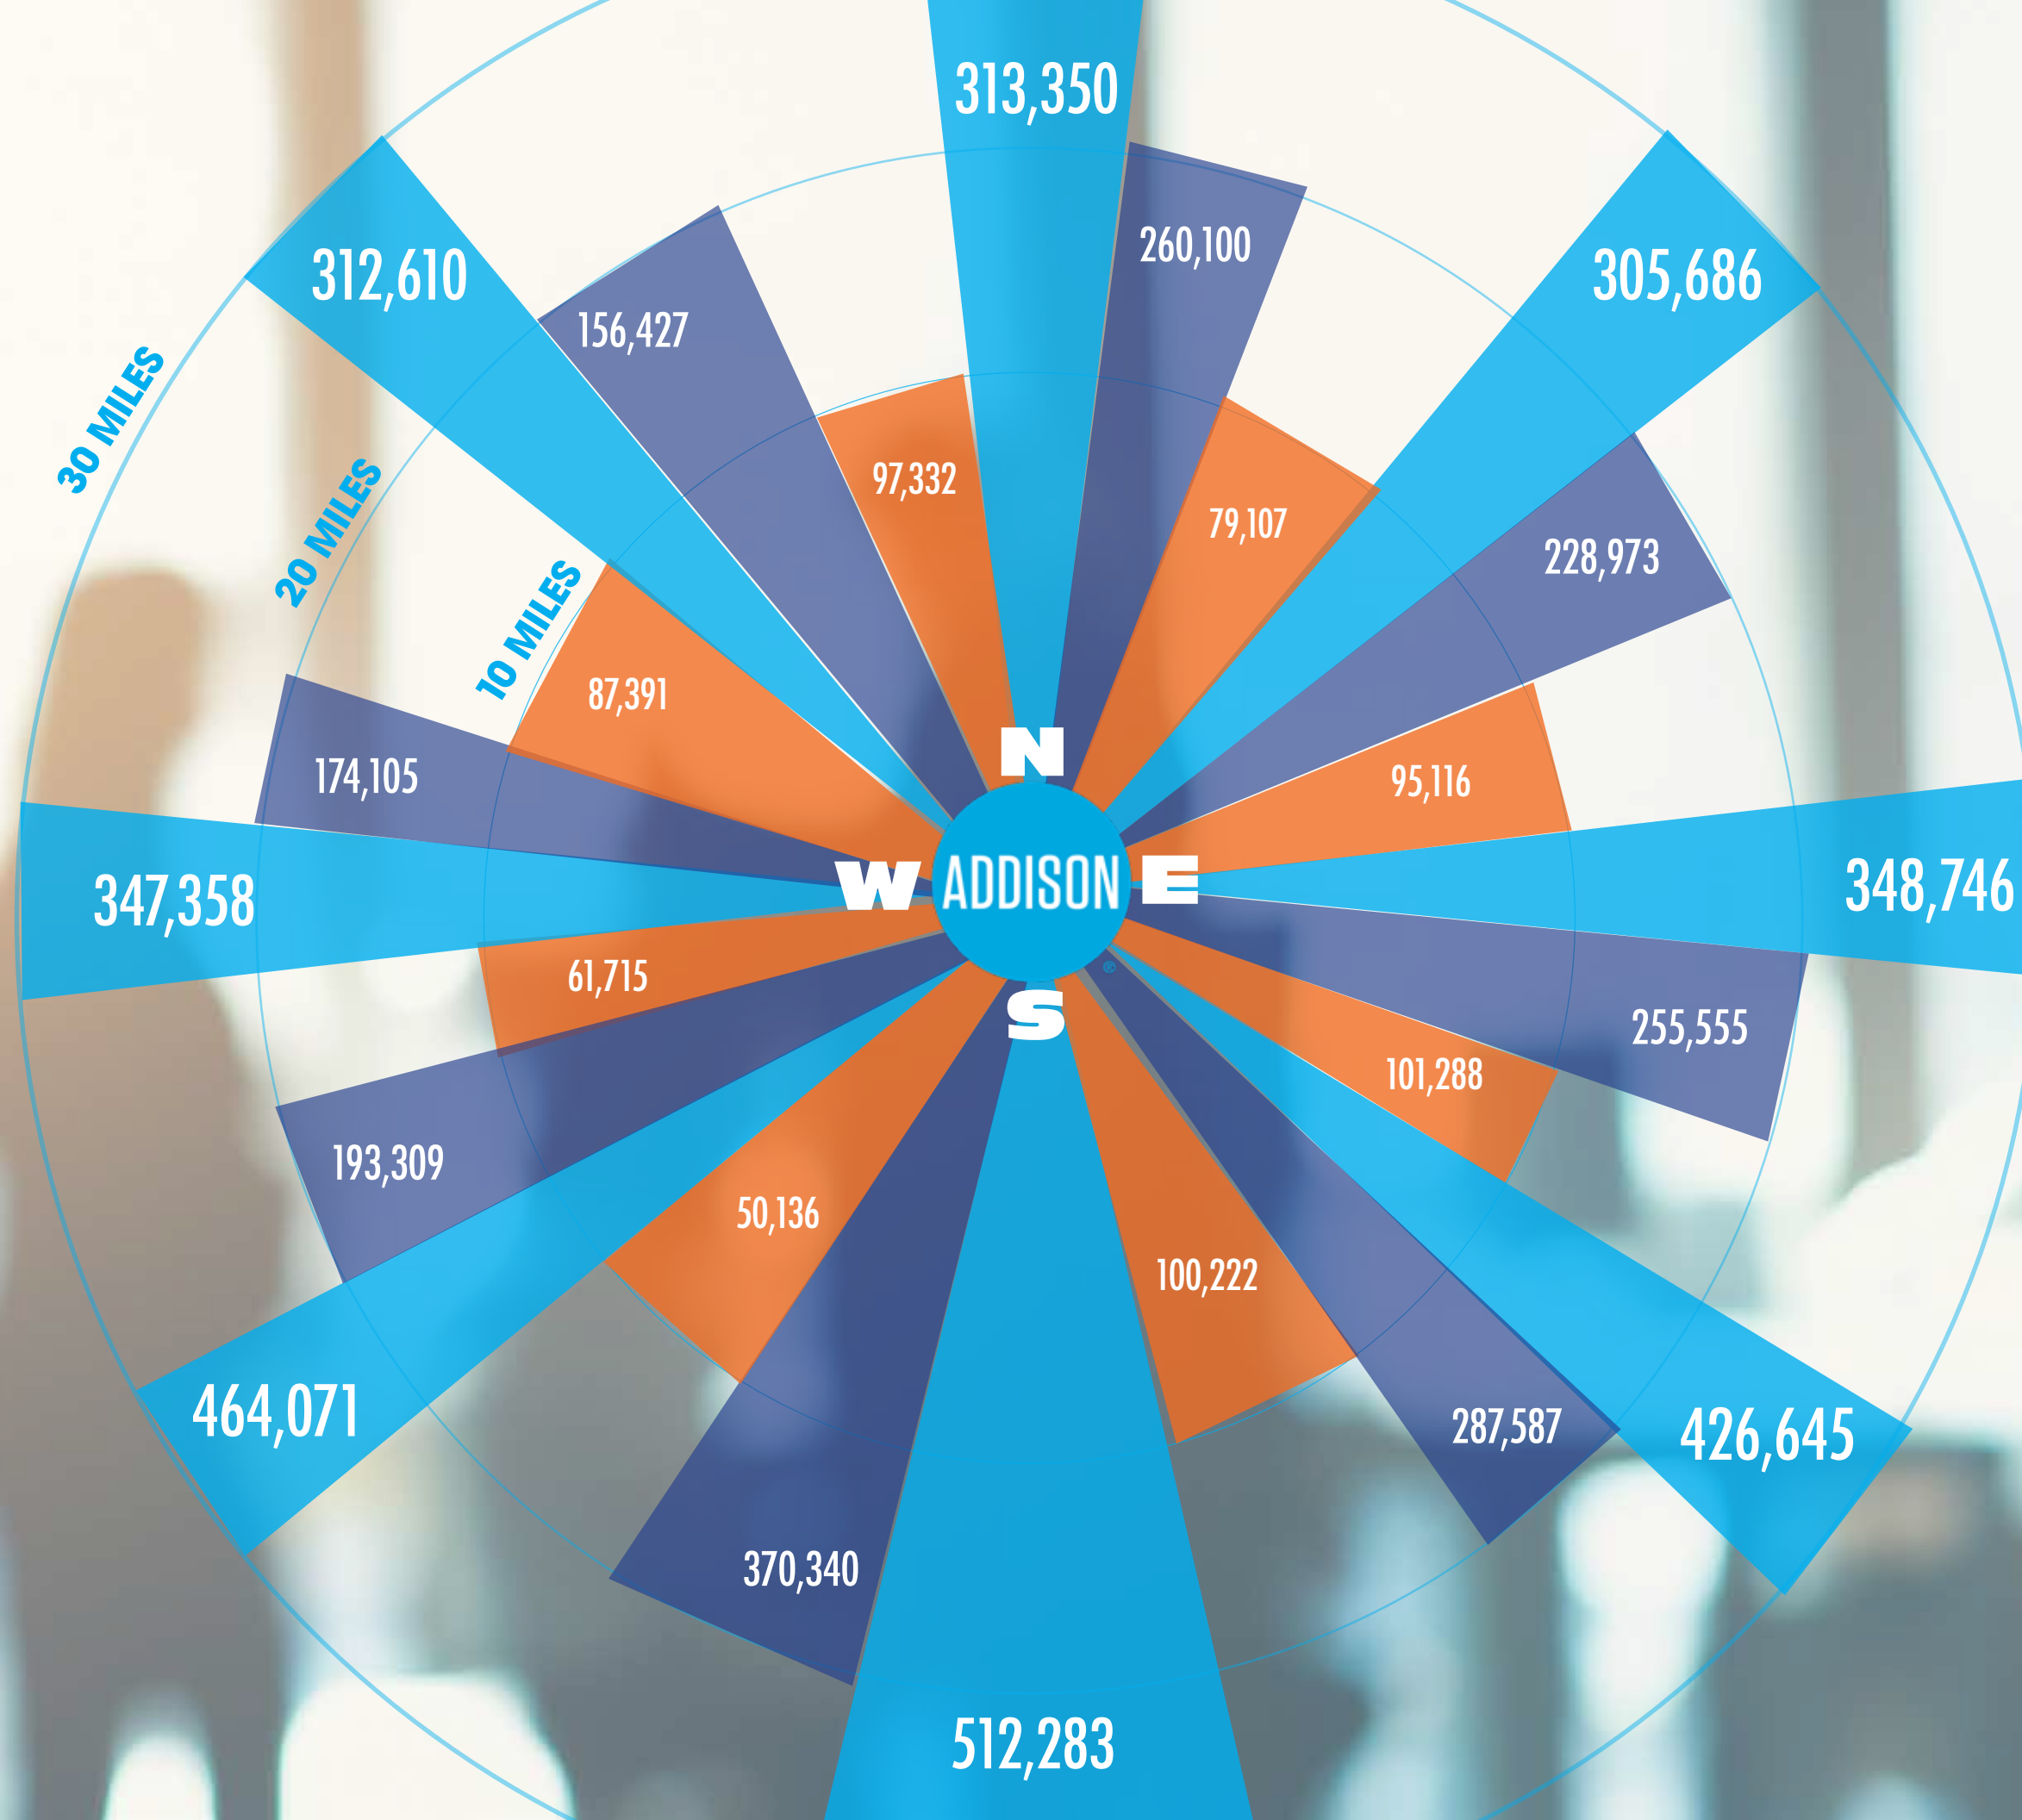

SOURCES: AMERICAN COMMUNITY SURVEY 2022, COSTAR, ZILLOW, 2024 Q1 COLI REPORT, ESRI | SOURCES: COSTAR, JOBS EQ

ENJOY ACCESS TO A ROBUST WORKFORCE.

WITH ADDISON AT THE CENTER, THERE ARE OVER **3 MILLION AVAILABLE WORKERS** WITHIN A 30-MINUTE DRIVE.

WORKFORCE TOTALS

10 MILES **672,307**
 20 MILES **1,926,396**
 30 MILES **3,030,742**

OUR POPULATION IS YOUNG, EDUCATED AND MAKING AN IMPACT.

POPULATION BY AGE

58.8%
PRIME EMPLOYMENT AGE (25-54)

30% OF ADDISON'S POPULATION CONSISTS OF YOUNG PROFESSIONALS, WHICH IS TWICE THE AVERAGE IN BOTH THE DFW AREA AND THE STATE OF TEXAS.

SOURCE: TEXAS COMPTROLLER OF ACCOUNTS

A white twin-engine turboprop aircraft is shown from a low-angle, front-quarter perspective on a runway. The aircraft's engines are prominent, and its landing gear is visible. The background features a clear blue sky and a line of trees in the distance. The overall scene is illuminated by the soft light of dusk or dawn.

ADDISON KABOOM TOWN

RATED ONE OF THE TOP 5 FIREWORKS SHOWS IN THE COUNTRY, ADDISON KABOOM TOWN! FEATURES FLIGHTS, SIGHTS, AND AN AMAZING NIGHT. HELD ON JULY 3RD EACH YEAR, THE POPULAR EVENT SERVES UP AN AIRSHOW WITH AEROBATIC FLIGHTS AND VINTAGE WARBIRDS AS A PREAMBLE TO THE ACCLAIMED FIREWORKS SHOW. MORE THAN 500,000 PEOPLE GATHER IN ADDISON CIRCLE PARK, LOCAL RESTAURANTS, AND HOTELS TO EXPERIENCE THE TOP INDEPENDENCE DAY EVENT IN TEXAS.