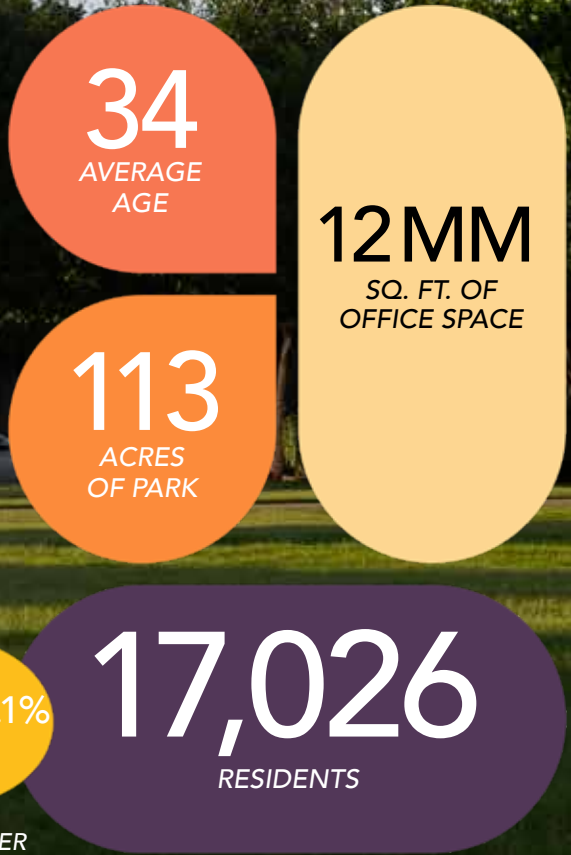

HERE YOU'RE IN GOOD COMPANY.

1000+ EMPLOYEES - MARY KAY - BANK OF AMERICA - VALTIR	400-999 EMPLOYEES - CONCENTRA - NATIONAL TEACHERS ASSOCIATES - LIFE INSURANCE CO. - NATIONAL BANKRUPTCY SERVICES - EXPONENT HR - ACTIVE LIMOUSINE SERVICE & LOGISTICS	200-399 EMPLOYEES - NATIONAL LIFE GROUP - BRAINSPACE CORP - GOOGLE - IJUSTGOTHIT.COM - CREDERA - ZURICH AMERICAN INSURANCE CO.	METHODIST HOSPITAL FOR SURGERY LPC TX VISUAL, LLC BDF GROUP

SOURCES: AMERICAN COMMUNITY SURVEY 2022, COSTAR, ZILLOW, 2024 Q1 COLI REPORT, ESRI | SOURCES: COSTAR, JOBS EQ