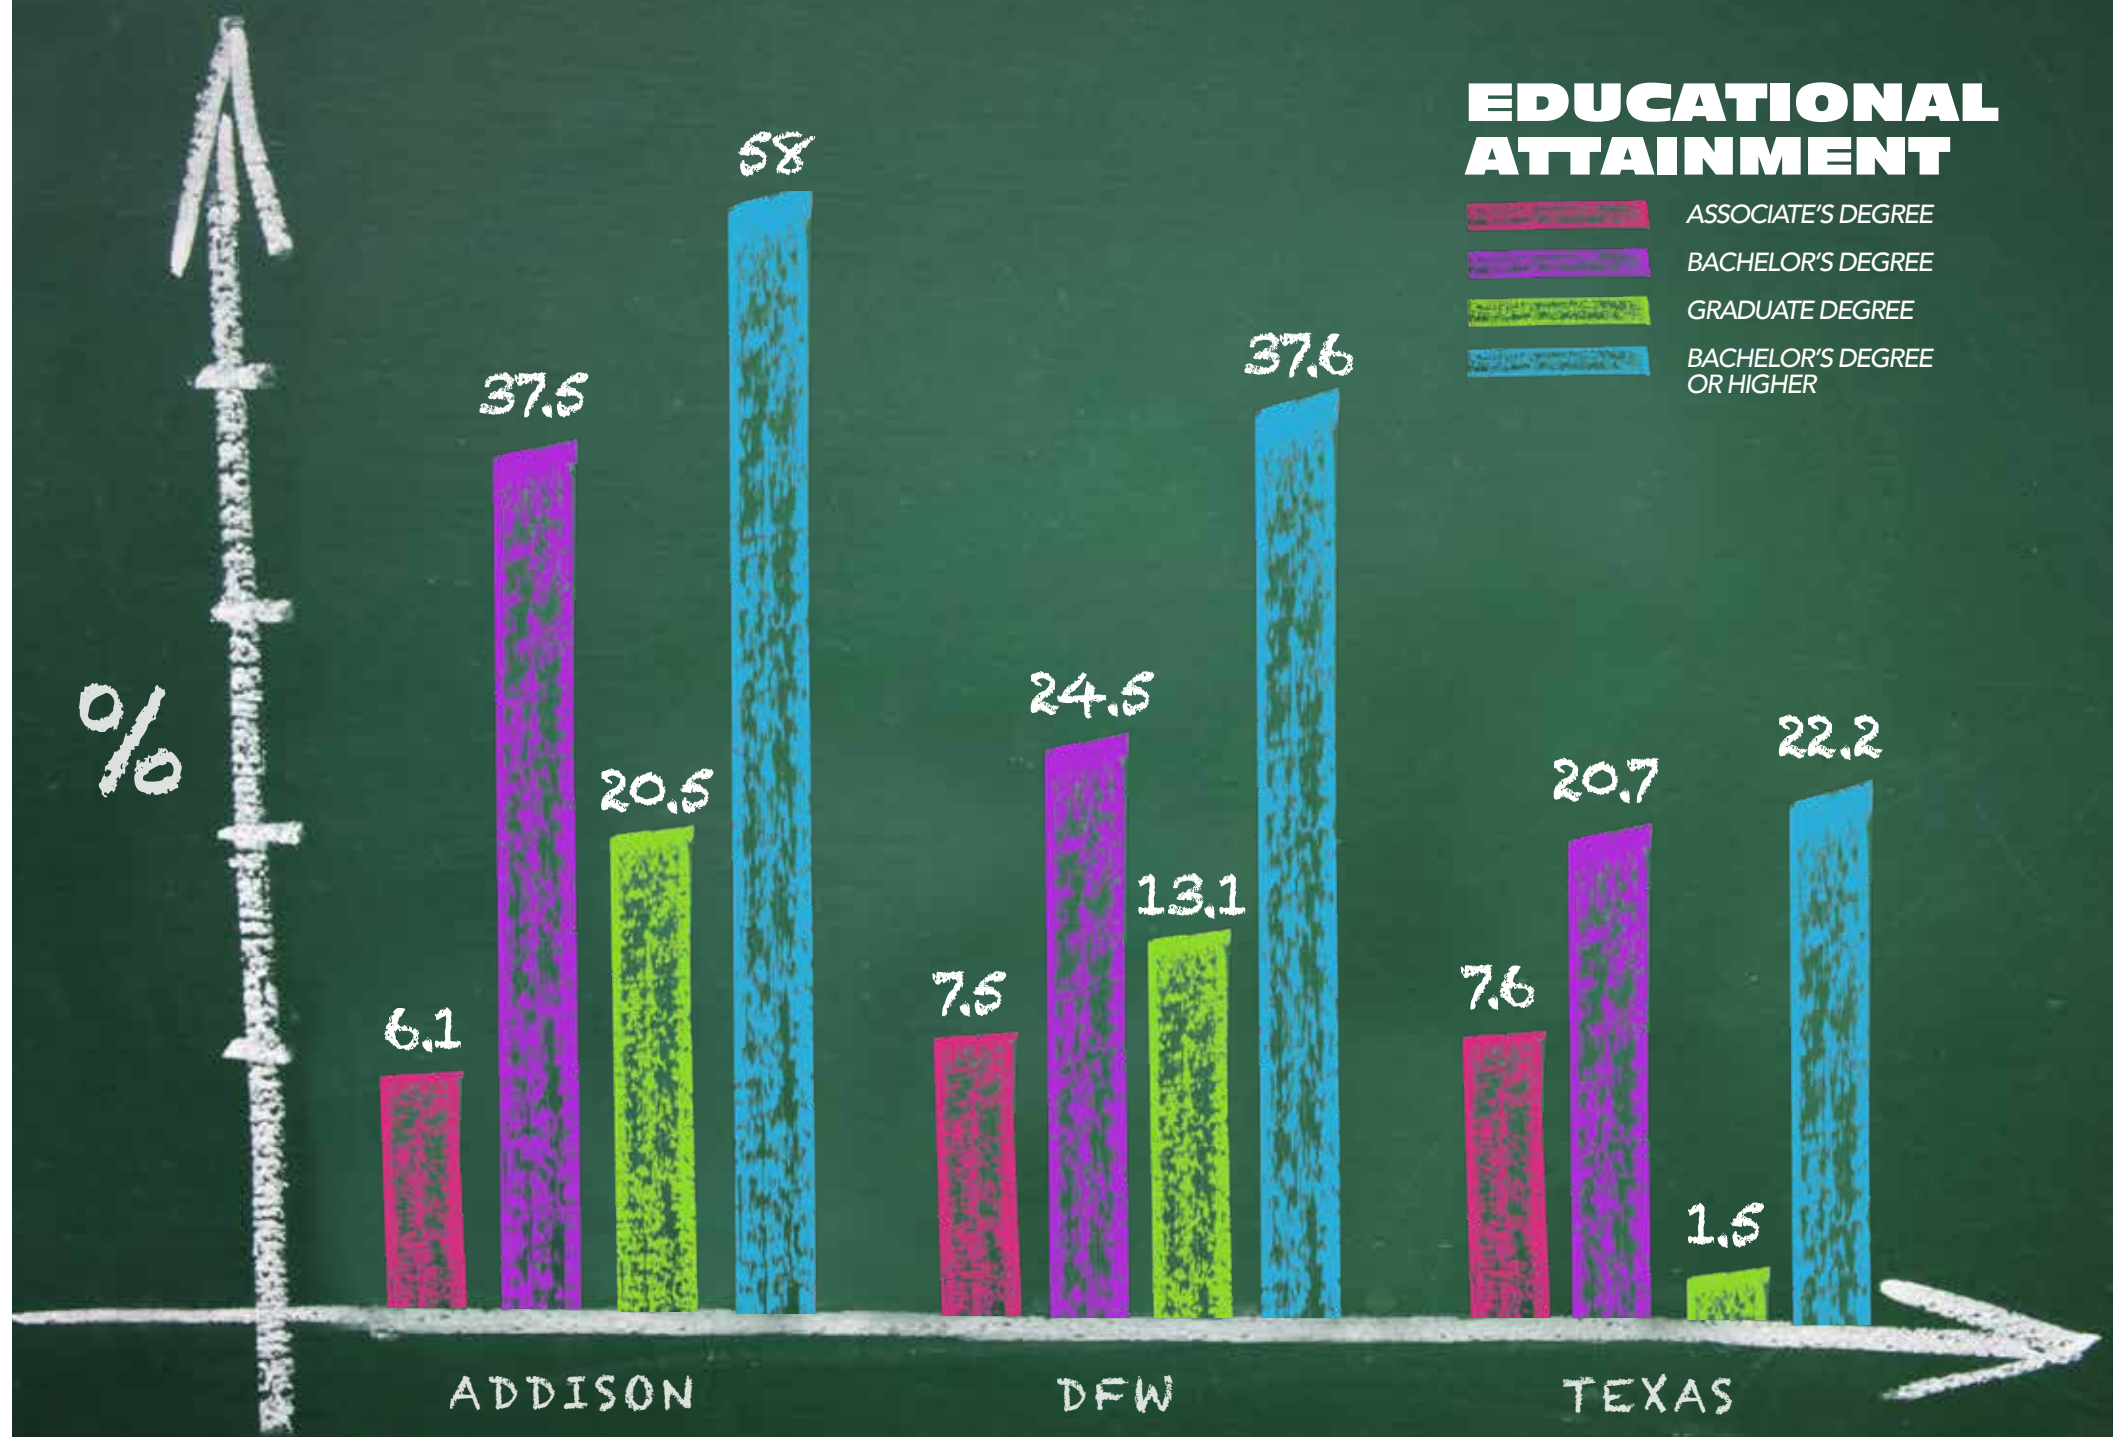

PRIVATE SCHOOLS

GREENHILL SCHOOL
TRINITY CHRISTIAN ACADEMY

CHARTER (9-12)

RISING AVIATION

DFW AREA TIER ONE UNIVERSITIES

UNIVERSITY OF TEXAS AT DALLAS (30,900 ENROLLED)
UNIVERSITY OF TEXAS AT ARLINGTON (41,000 ENROLLED)
UNIVERSITY OF NORTH TEXAS (46,900 ENROLLED)

UNIVERSITY - ADDISON CAMPUS

ABILENE CHRISTIAN UNIVERSITY AT DALLAS (2300 ENROLLED)

TOTAL ENROLLMENT IN DFW

UNIVERSITIES **190,000**

COMMUNITY COLLEGES **165,000**