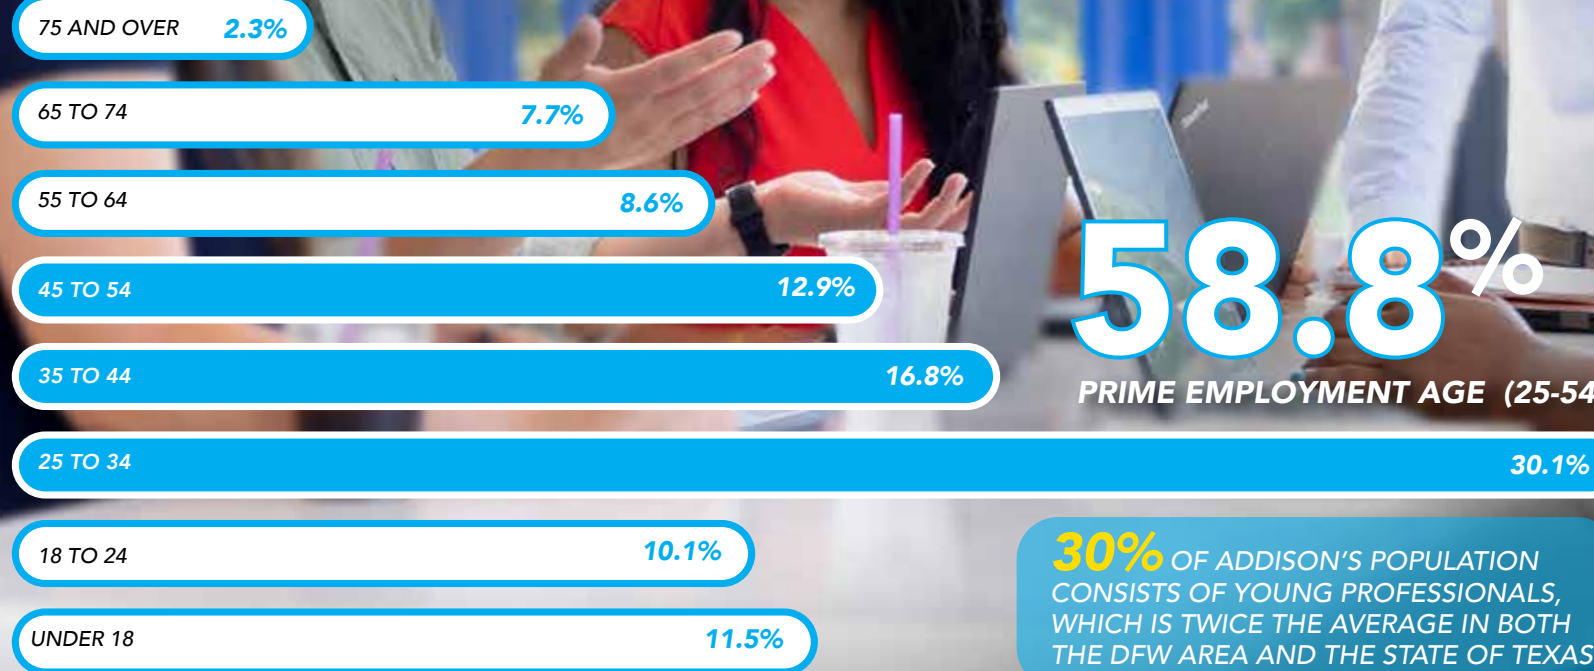

SOURCES: AMERICAN COMMUNITY SURVEY 2022, COSTAR, ZILLOW, 2024 Q1 COLI REPORT, ESRI | SOURCES: COSTAR, JOBS EQ

ENJOY ACCESS TO A ROBUST WORKFORCE.

WITH ADDISON AT THE CENTER, THERE ARE OVER **3 MILLION AVAILABLE WORKERS** WITHIN A 30-MINUTE DRIVE.

WORKFORCE TOTALS

10 MILES **672,307**
 20 MILES **1,926,396**
 30 MILES **3,030,742**

OUR POPULATION IS YOUNG, EDUCATED AND MAKING AN IMPACT.

POPULATION BY AGE

58.8%
PRIME EMPLOYMENT AGE (25-54)

30% OF ADDISON'S POPULATION CONSISTS OF YOUNG PROFESSIONALS, WHICH IS TWICE THE AVERAGE IN BOTH THE DFW AREA AND THE STATE OF TEXAS.