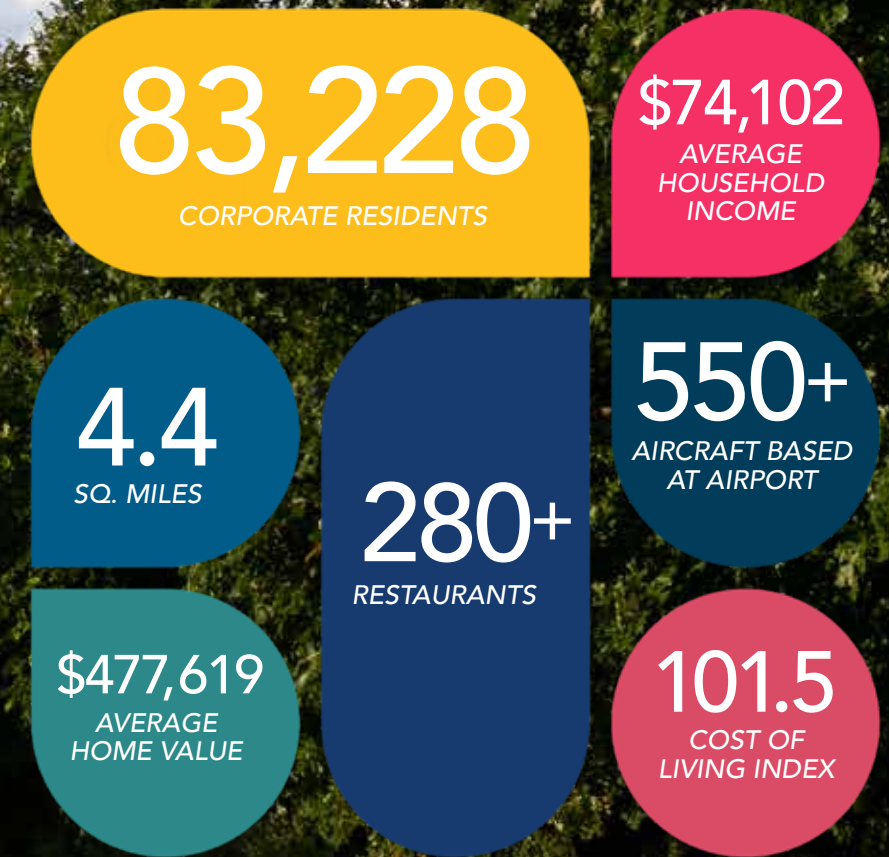

HERE YOU'RE IN GOOD COMPANY.

1000+ EMPLOYEES - MARY KAY - BANK OF AMERICA - VALTIR	400-999 EMPLOYEES - CONCENTRA - NATIONAL TEACHERS ASSOCIATES - LIFE INSURANCE CO. - NATIONAL BANKRUPTCY SERVICES - EXPONENT HR - ACTIVE LIMOUSINE SERVICE & LOGISTICS	200-399 EMPLOYEES - NATIONAL LIFE GROUP - BRAINSPACE CORP - GOOGLE - IJUSTGOTHIT.COM - CREDERA - ZURICH AMERICAN INSURANCE CO.	METHODIST HOSPITAL FOR SURGERY LPC TX VISUAL, LLC BDF GROUP

SOURCES: AMERICAN COMMUNITY SURVEY 2022, COSTAR, ZILLOW, 2024 Q1 COLI REPORT, ESRI | SOURCES: COSTAR, JOBS EQ